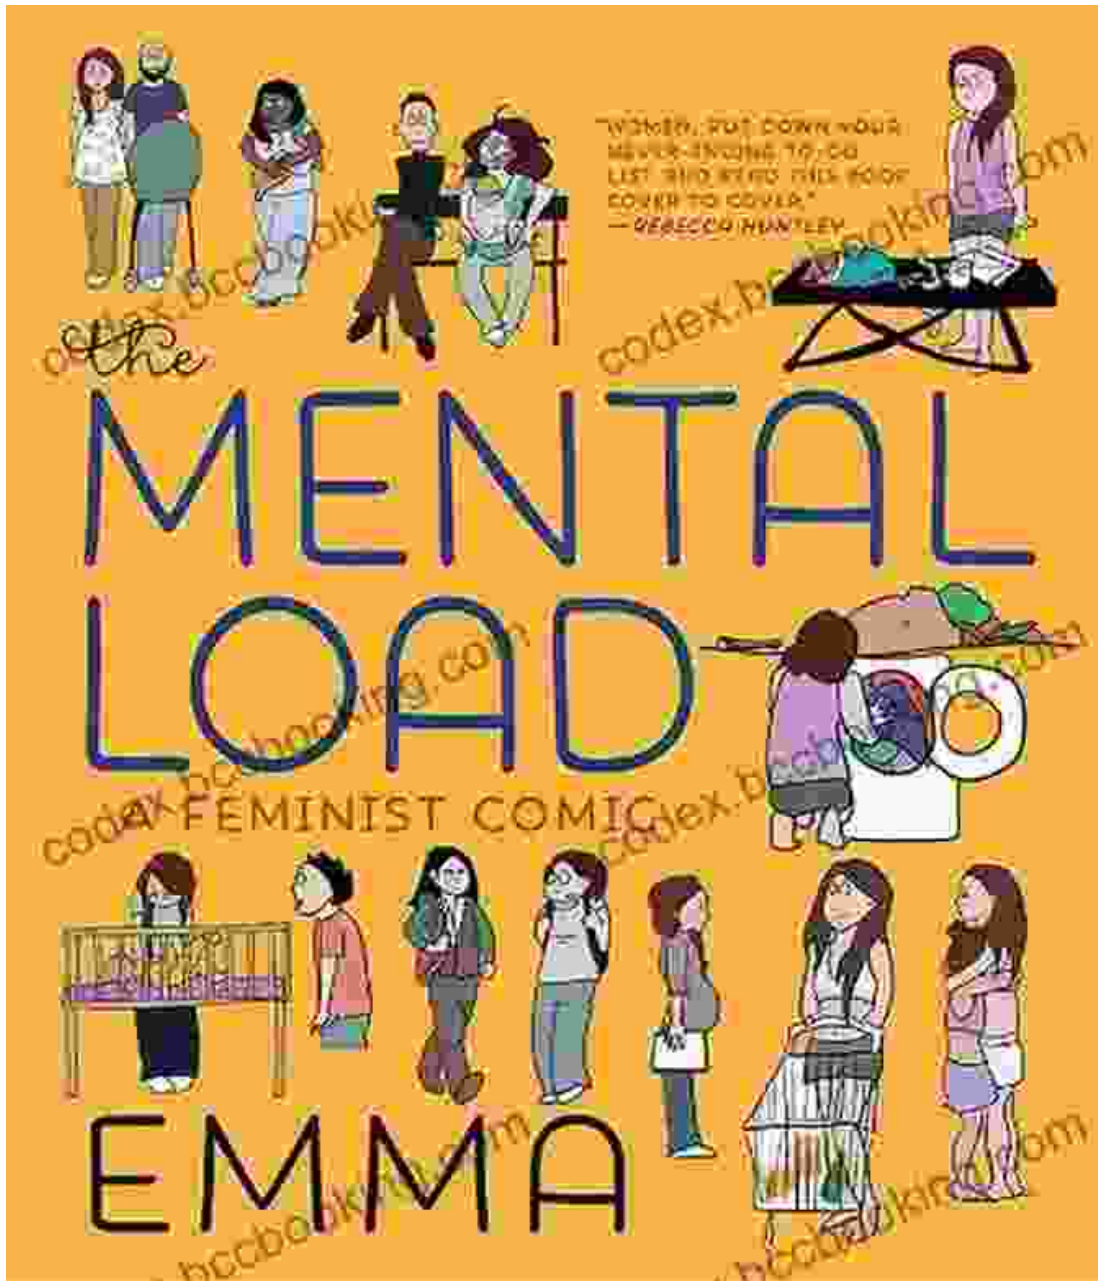

# Unveiling the Invisible Burden: A Review of "The Mental Load Feminist Comic"

**The Mental Load: A Feminist Comic** by Emma

★★★★☆ 4.7 out of 5

Language : English

File size : 63943 KB

Print length : 216 pages

FREE

DOWNLOAD E-BOOK

In the realm of graphic literature, "The Mental Load Feminist Comic" emerges as a poignant and incisive exploration of a pervasive yet often overlooked issue: the mental load that disproportionately burdens women.

### **Exposing the Hidden Labor**

This meticulously illustrated comic strip format by Emma Cluny seamlessly captures the subtle yet relentless weight that women carry in their minds. Through deftly crafted panels, Cluny illuminates the unseen tasks and decisions that fall primarily on women's shoulders, from household chores to childcare and the emotional management of family life.

With biting wit and stark honesty, the comic exposes the invisible burden that women bear, a weight that often goes unrecognized and unappreciated. The accumulation of these seemingly insignificant tasks creates a formidable mental load, silently eroding women's time, energy, and sense of well-being.